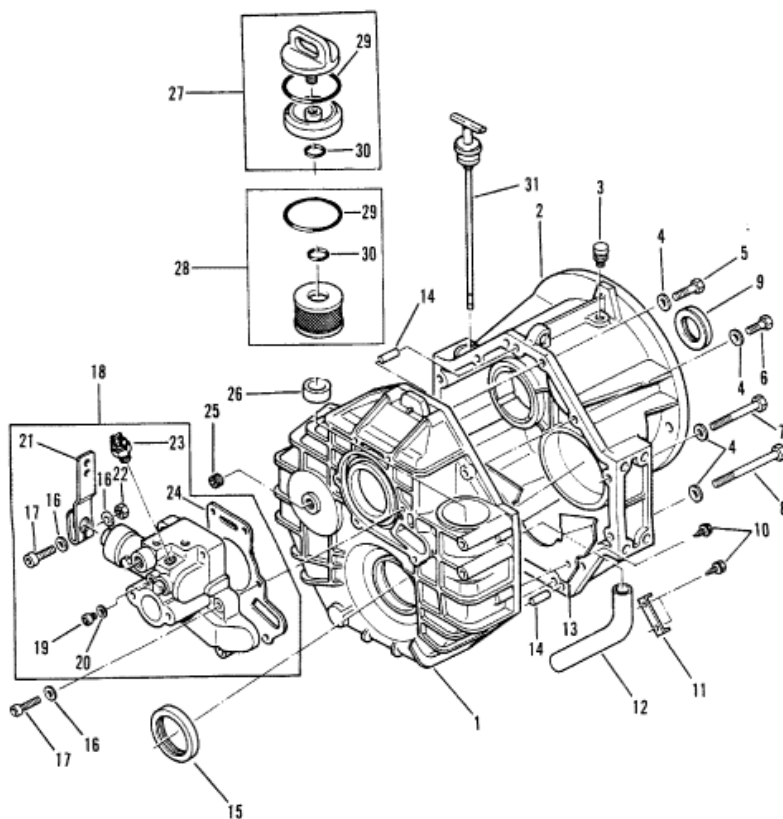

TRANSMISSION (DIRECT DRIVE)

Parts List

Ref	Class	Part	Description	Qty	Comment	Footnote
-		18900A 1	TRANSMISSION (1.5:1 RATIO)	1		
-		18901A 1	TRANSMISSION (2.0:1 RATIO)	1		
-		18902A 1	TRANSMISSION (2.5:1 RATIO)	1		
1		813278	HOUSING	1		
2		813279	COVER	1		
3		813280	VENT CAP	1		
4	13	813281	LOCKWASHER	12		
5	10	813282	SCREW	5		
6	10	813283	SCREW	1		
7	10	813284	SCREW	4		
8	10	813285	SCREW	2		
9	26	813286	OIL SEAL	1		
10	10	813287	SCREW	4		
11		813288	RETAINING PLATE	1		
12	32	813289	HOSE	1		
13		813290	BAFFLE PLATE	1		
14	17	813291	DOWEL PIN	2		
15	26	813292	OIL SEAL	1		
16	13	813293	LOCKWASHER	7		
17	10	813294	SCREW	7		
18		813295	CONTROL BLOCK	1		
19	10	813296	SCREW	1		
20	12	813297	WASHER	1		
21		813298	SHIFT LEVER	1		
22	11	813299	NUT	1		
23	87	813300	NEUTRAL SAFETY SWITCH	1		
24	27	813301	GASKET	1		
25	22	813302	PLUG	1		
26	12	813303	WASHER	1		
27	35	813304	COVER KIT	1		
28	35	815419	FLUID FILTER KIT	1		
29	25	813407	O-RING	1		
30	25	813406	O-RING	1		
31		813305	DIPSTICK	1		